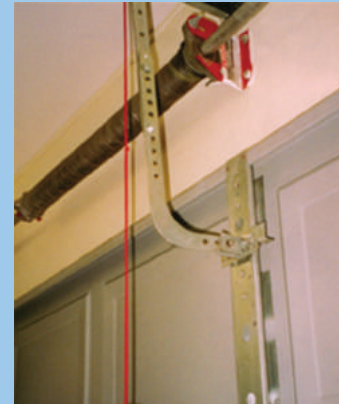

AVAILABLE SIZES (in feet):
Width: 8, 9, 10, 12, 14, 15, 16, 18, 20
Height: 7, 8

HARDWARE:
Track formed from strong galvanized steel, paired with durable steel rollers.

DOOR SECTIONS:

Doors are made of Gauge 26 hot-dipped galvanized steel and finished with epoxy primer and baked-on polyester finish to resist rust and impact.

Authentic woodgrain texture on exterior of doors adds visual appeal. Standard color finish is white

MANUAL RELEASE AND COUNTERBALANCE SPRING